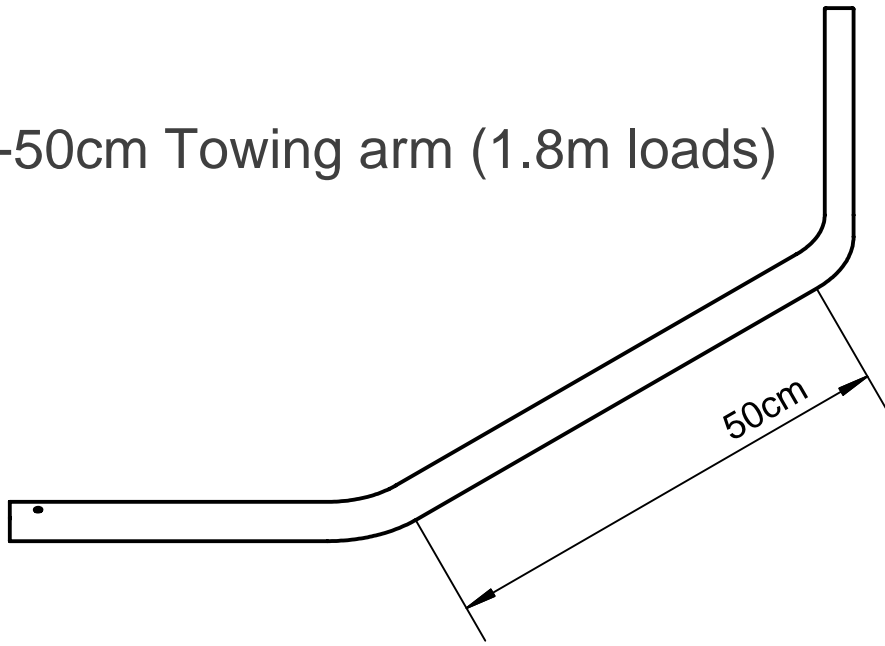

Large Y-Frame with accessories fitted

+50cm Towing arm (1.8m loads)

Looong Arm 2m - 6m Loads

+90cm Towing Arm (2.5m Loads)

85cm Axle beam

Hand Cart Handle

Mudguard