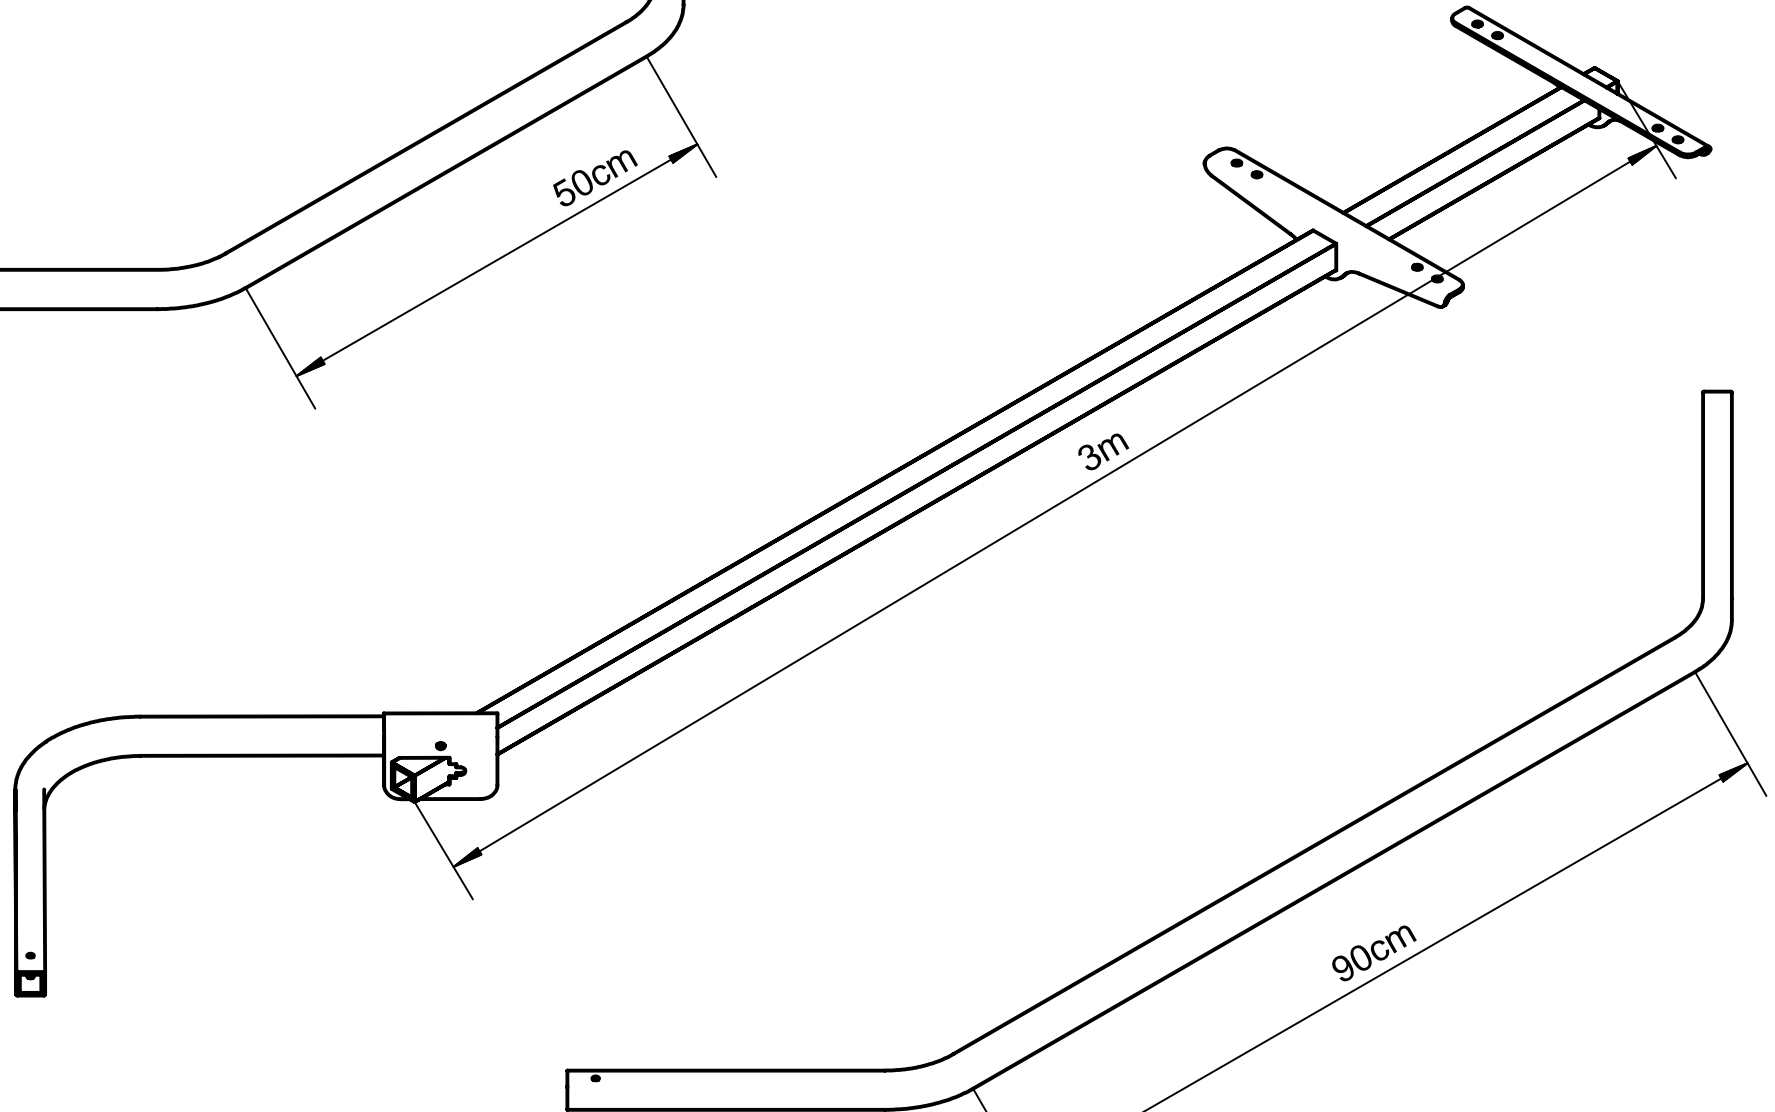

Large Y-Frame with accessories fitted

+50cm Towing arm (1.8m loads)

Looong Arm 2m - 6m Loads

+90cm Towing Arm (2.5m Loads)

85cm Axle beam

Hand Cart Handle

Mudguard