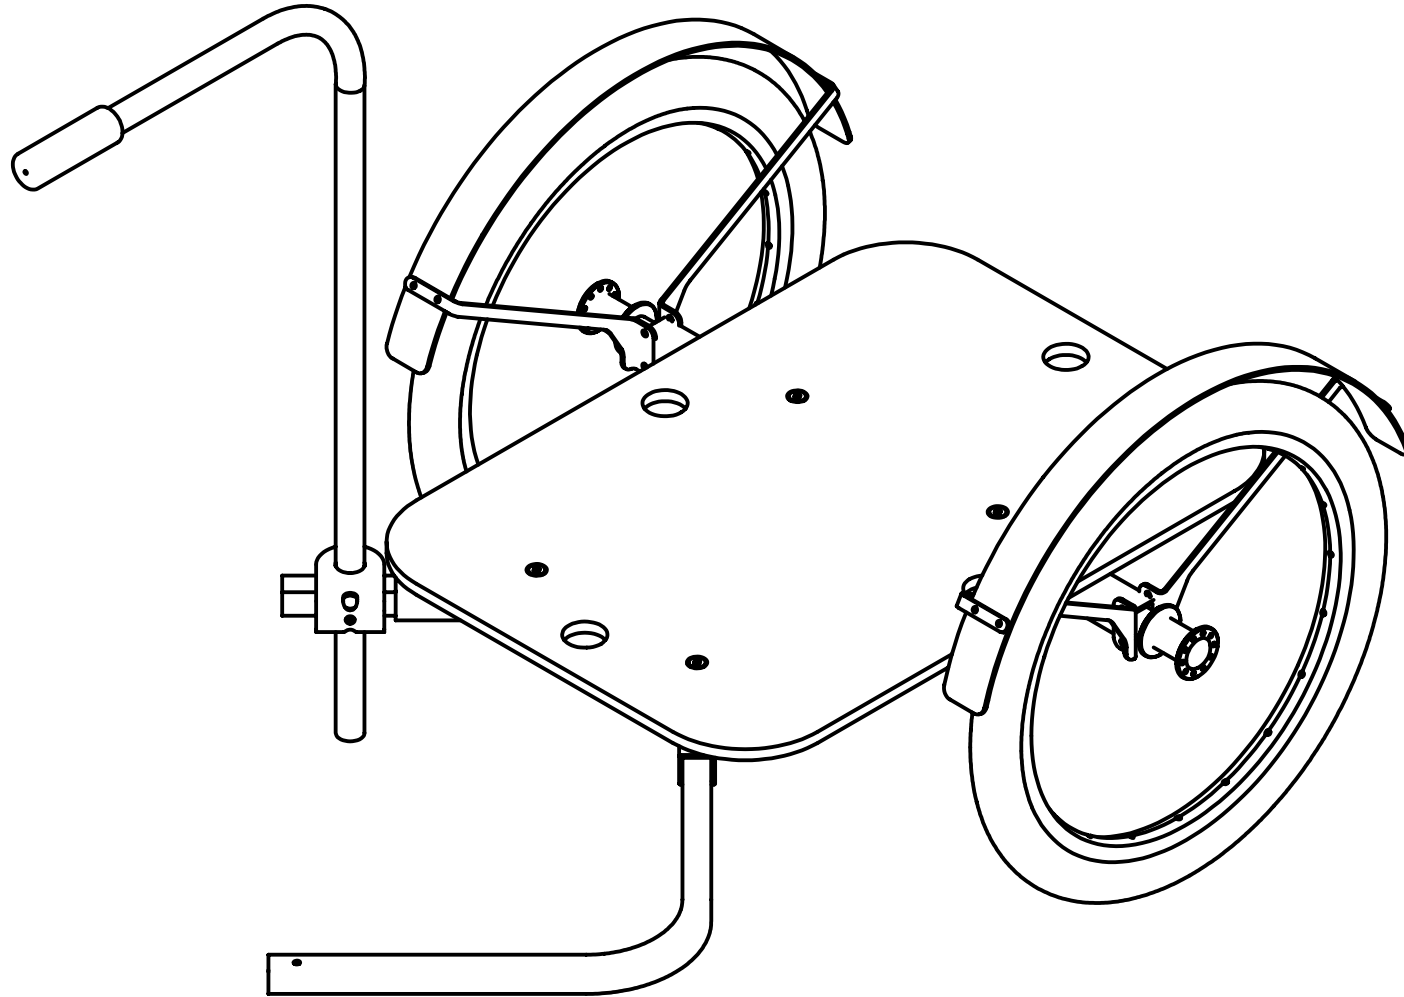

Large Y-Frame with accessories fitted

+50cm Towing arm (1.8m loads)

Looong Arm 2m - 6m Loads

+90cm Towing Arm (2.5m Loads)

85cm Axle beam

Hand Cart Handle

Mudguard