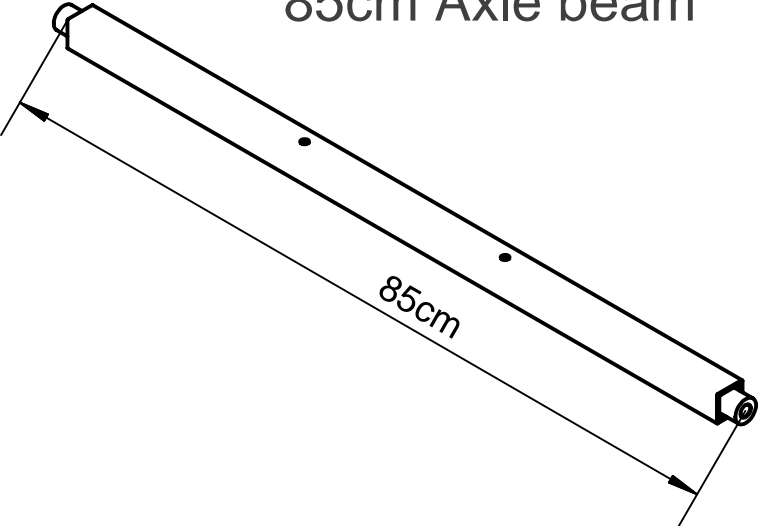

Large Y-Frame with accessories fitted

+50cm Towing arm (1.8m loads)

Looong Arm 2m - 6m Loads

+90cm Towing Arm (2.5m Loads)

85cm Axle beam

Hand Cart Handle

Mudguard